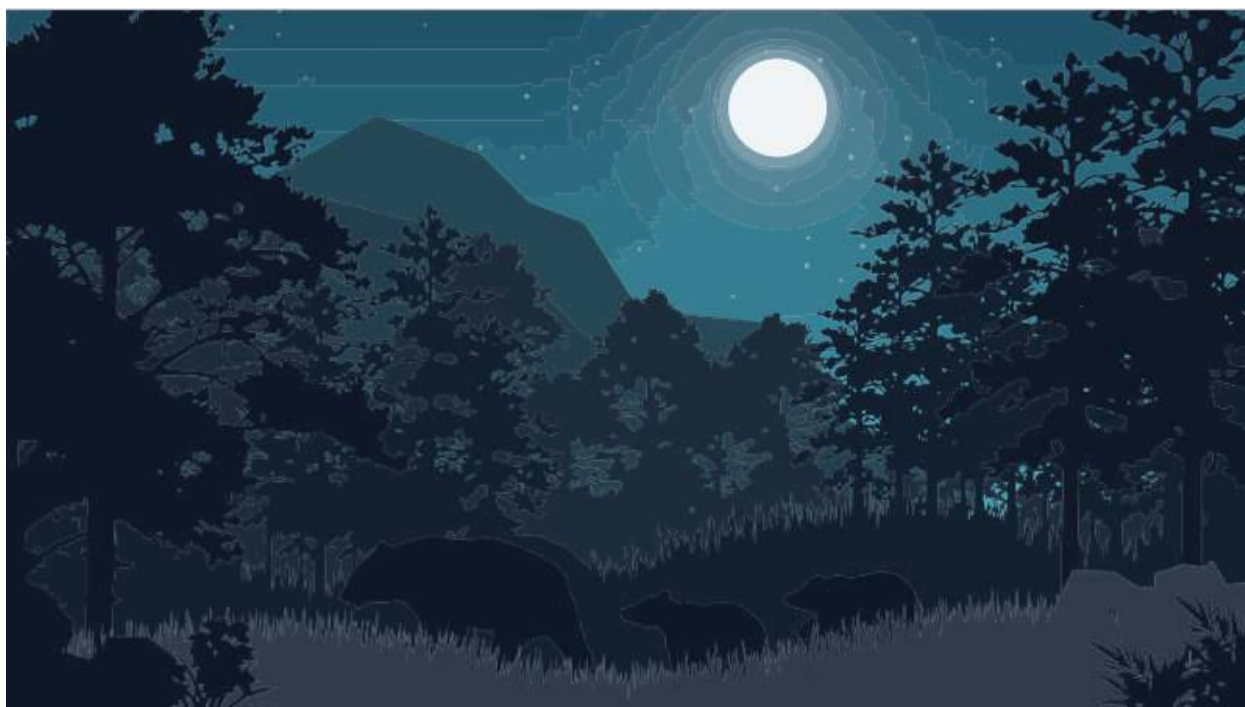

Nocturnal Animal Facts

Nocturnal animals are animals that sleep during the day, but are awake at night. The animals below are nocturnal animals.

Bats eat lots of insects each night. They eat mosquitos, beetles, grasshoppers, stink bugs, and many more types of insects. This is good, so we do not get too many mosquito bites. This is also good for farmers, so insects do not eat their crops.

Fireflies shine their lights each night. Their lights can be yellow, green, or orange depending on what type of firefly they are. Did you know that fireflies are not flies? Fireflies are a type of beetle.

Owls are a type of bird. They can rotate their necks 270 degrees, but they cannot move their eyes like we can. Their eyes are immobile. Some owls hoot, but other types screech or whinny.

Raccoons look like they are wearing a mask. The dark fur mask reduces glares from lights so they can see better. They have a striped tails and little feet that look a lot like hands. Raccoons use their feet with long toes to eat. They can open jars, boxes, and doorknobs.